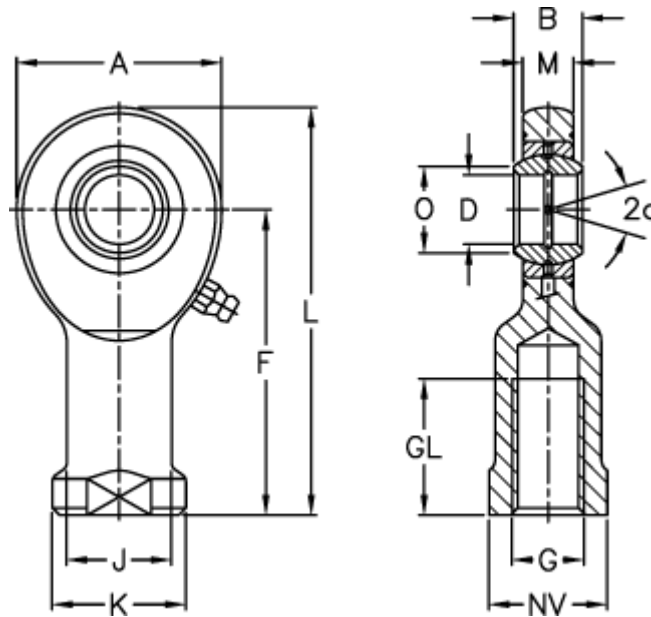

Data Sheet

Article number: 03460010
Description: Fluro Rod end EI 10
Note: 10

Measures

A	= 28	J	= 15
a (degrees)	= 12	K	= 19
B	= 9	L	= 57
D	= 10	M	= 7
Dynamic drive (kN)	= 8.1	NV	= 17
F	= 43	O	= 13.2
g	= M10	Static drive kN	= 23.4
GL	= 20	Weight	= 60